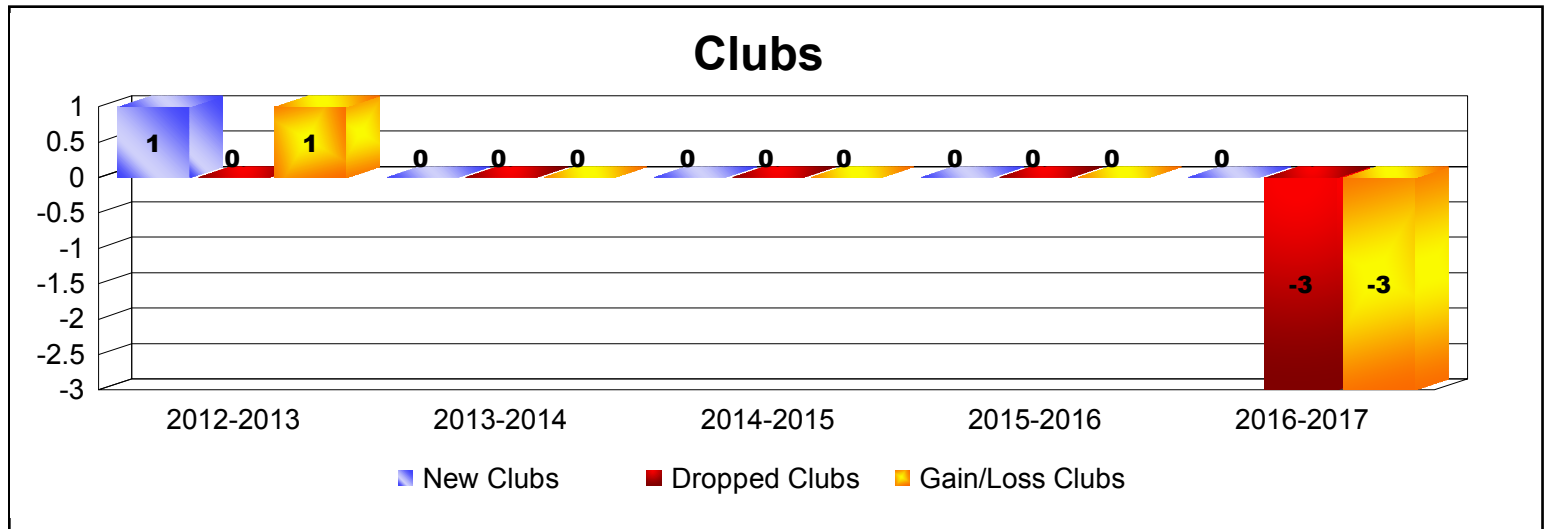

Year	New Clubs	Dropped Clubs	Gain/ Loss Clubs	New Members	Charter Members	Reinstate Members	Transfer Members	Total Member Added	Total Members Dropped	Gain/ Loss Members
2012-2013	1	0	1	58	26	1	0	85	-69	16
2013-2014	0	0	0	52	0	2	5	59	-92	-33
2014-2015	0	0	0	44	0	3	4	51	-59	-8
2015-2016	0	0	0	45	0	1	2	48	-66	-18
2016-2017	0	-3	-3	48	0	1	2	51	-103	-52
<b>Average</b>	<b>0</b>	<b>-1</b>	<b>0</b>	<b>49</b>	<b>5</b>	<b>2</b>	<b>3</b>	<b>59</b>	<b>-78</b>	<b>-19</b>

Year	New Clubs	Dropped Clubs	Gain/ Loss Clubs	New Members	Charter Members	Reinstate Members	Transfer Members	Total Member Added	Total Members Dropped	Gain/ Loss Members
2012-2013	0	-1	-1	100	0	18	5	123	-163	-40
2013-2014	0	-4	-4	95	1	8	12	116	-167	-51
2014-2015	0	-3	-3	100	0	5	17	122	-178	-56
2015-2016	0	-3	-3	99	2	10	15	126	-155	-29
2016-2017	0	-1	-1	102	0	5	20	127	-130	-3
<b>Average</b>	<b>0</b>	<b>-2</b>	<b>-2</b>	<b>99</b>	<b>1</b>	<b>9</b>	<b>14</b>	<b>123</b>	<b>-159</b>	<b>-36</b>