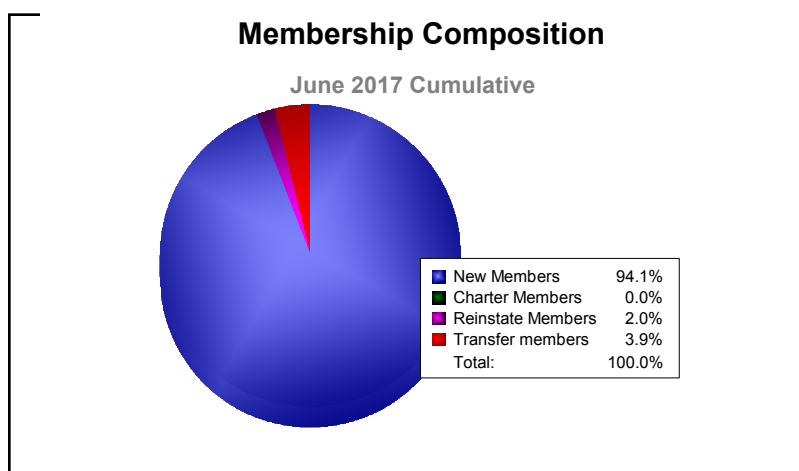

Year	New Clubs	Dropped Clubs	Gain/ Loss Clubs	New Members	Charter Members	Reinstate Members	Transfer Members	Total Member Added	Total Members Dropped	Gain/ Loss Members
2012-2013	1	0	1	58	26	1	0	85	-69	16
2013-2014	0	0	0	52	0	2	5	59	-92	-33
2014-2015	0	0	0	44	0	3	4	51	-59	-8
2015-2016	0	0	0	45	0	1	2	48	-66	-18
2016-2017	0	-3	-3	48	0	1	2	51	-103	-52
<b>Average</b>	<b>0</b>	<b>-1</b>	<b>0</b>	<b>49</b>	<b>5</b>	<b>2</b>	<b>3</b>	<b>59</b>	<b>-78</b>	<b>-19</b>