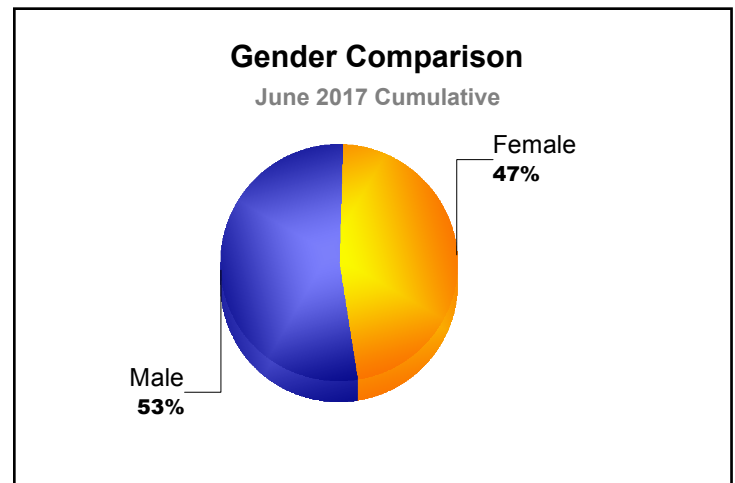

Year	New Clubs	Dropped Clubs	Gain/ Loss Clubs	New Members	Charter Members	Reinstate Members	Transfer Members	Total Member Added	Total Members Dropped	Gain/ Loss Members
2012-2013	1	0	1	58	26	1	0	85	-69	16
2013-2014	0	0	0	52	0	2	5	59	-92	-33
2014-2015	0	0	0	44	0	3	4	51	-59	-8
2015-2016	0	0	0	45	0	1	2	48	-66	-18
2016-2017	0	-3	-3	48	0	1	2	51	-103	-52
<b>Average</b>	<b>0</b>	<b>-1</b>	<b>0</b>	<b>49</b>	<b>5</b>	<b>2</b>	<b>3</b>	<b>59</b>	<b>-78</b>	<b>-19</b>