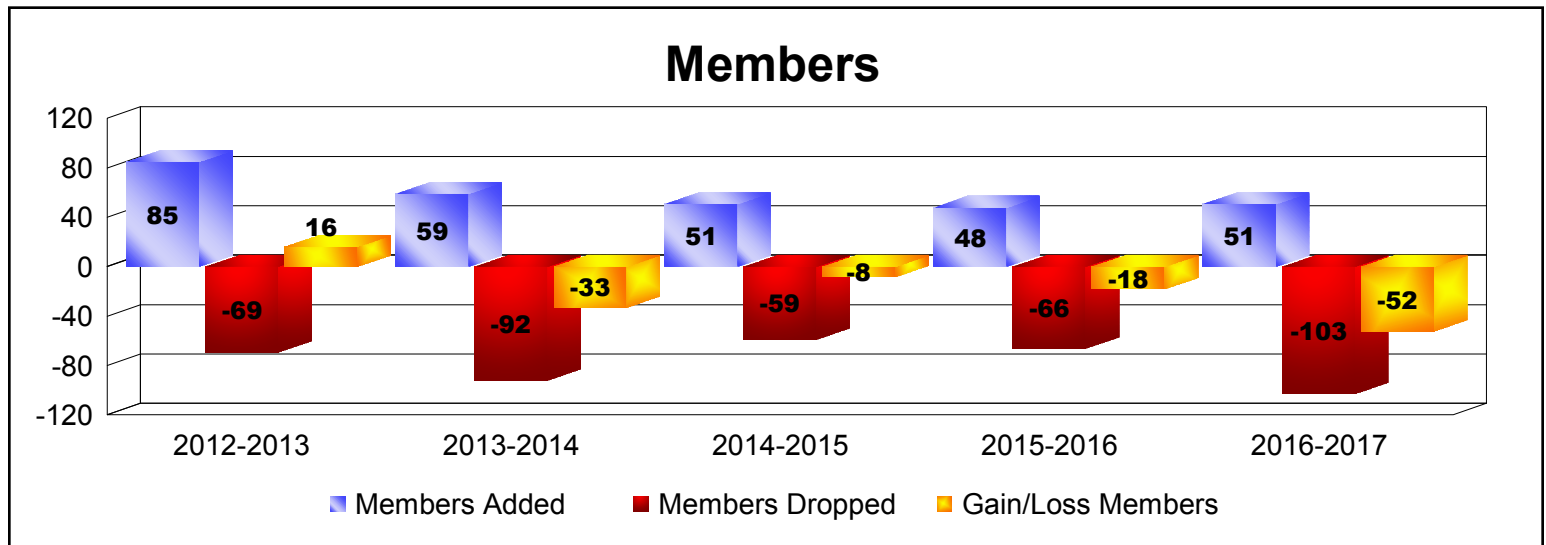

Year	New Clubs	Dropped Clubs	Gain/ Loss Clubs	New Members	Charter Members	Reinstate Members	Transfer Members	Total Member Added	Total Members Dropped	Gain/ Loss Members
2012-2013	1	0	1	58	26	1	0	85	-69	16
2013-2014	0	0	0	52	0	2	5	59	-92	-33
2014-2015	0	0	0	44	0	3	4	51	-59	-8
2015-2016	0	0	0	45	0	1	2	48	-66	-18
2016-2017	0	-3	-3	48	0	1	2	51	-103	-52
<b>Average</b>	<b>0</b>	<b>-1</b>	<b>0</b>	<b>49</b>	<b>5</b>	<b>2</b>	<b>3</b>	<b>59</b>	<b>-78</b>	<b>-19</b>

Year	New Clubs	Dropped Clubs	Gain/ Loss Clubs	New Members	Charter Members	Reinstate Members	Transfer Members	Total Member Added	Total Members Dropped	Gain/ Loss Members
2012-2013	0	-1	-1	100	0	18	5	123	-163	-40
2013-2014	0	-4	-4	95	1	8	12	116	-167	-51
2014-2015	0	-3	-3	100	0	5	17	122	-178	-56
2015-2016	0	-3	-3	99	2	10	15	126	-155	-29
2016-2017	0	-1	-1	102	0	5	20	127	-130	-3
<b>Average</b>	<b>0</b>	<b>-2</b>	<b>-2</b>	<b>99</b>	<b>1</b>	<b>9</b>	<b>14</b>	<b>123</b>	<b>-159</b>	<b>-36</b>